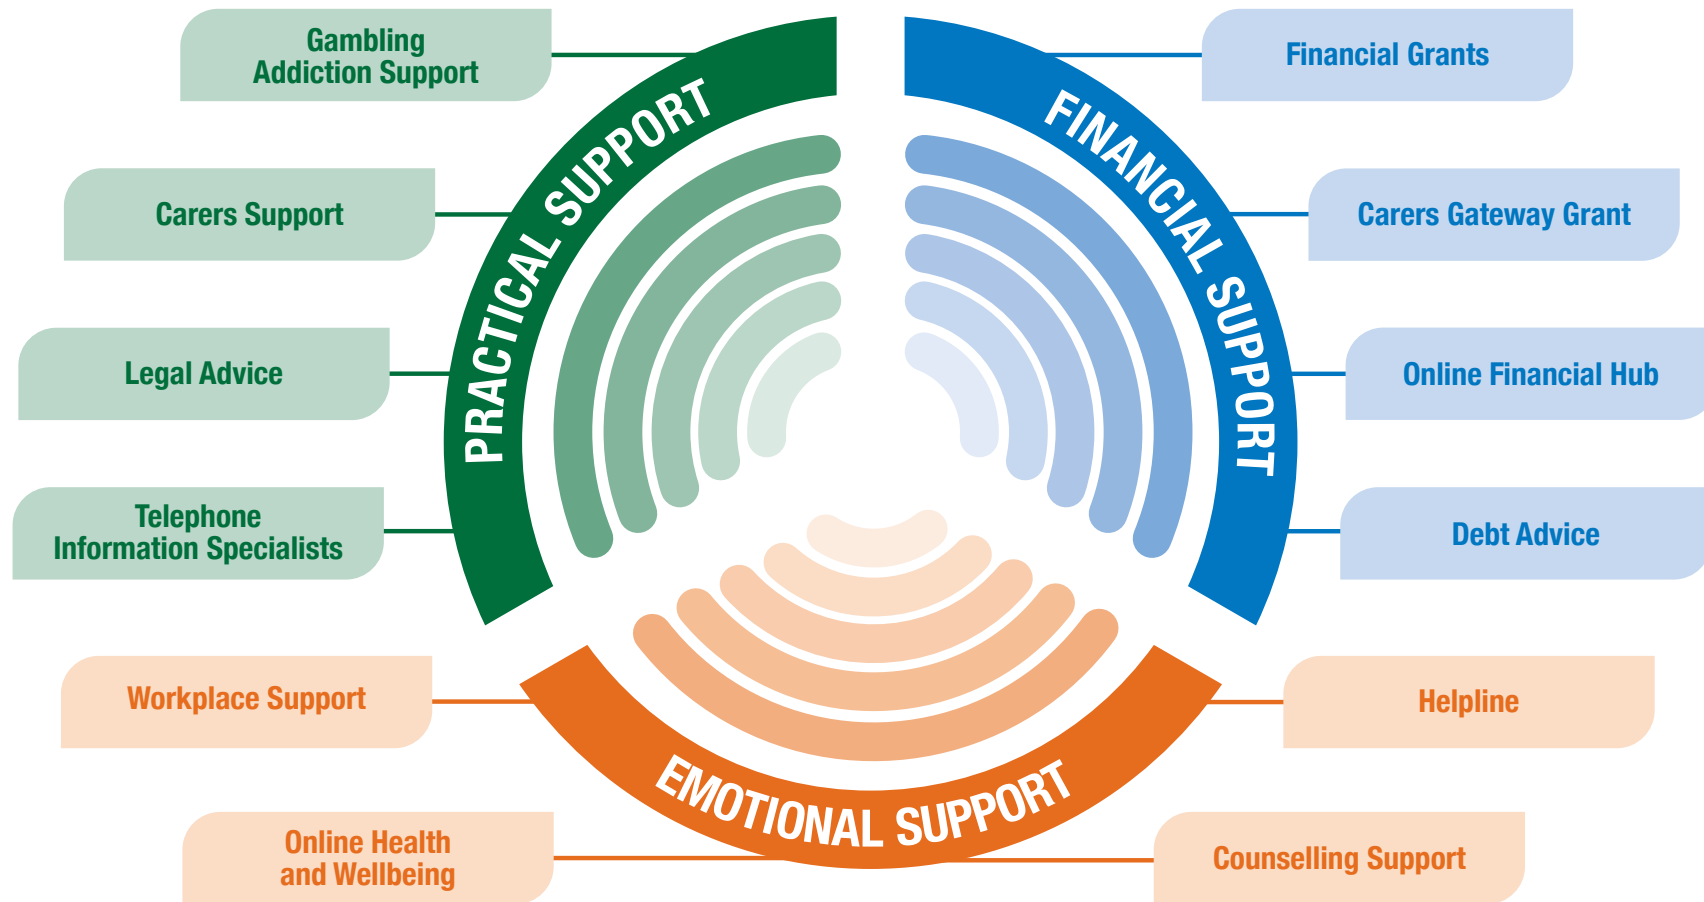

HERE TO HELP

Financially, Emotionally and Practically

We are here to offer support, guidance and understanding through life's challenges.
All our services are completely free and confidential

Call the Helpline on **08088 021122 24/7, 365 days a year**
or visit [groceryaid.org.uk/get-help](https://www.groceryaid.org.uk/get-help)